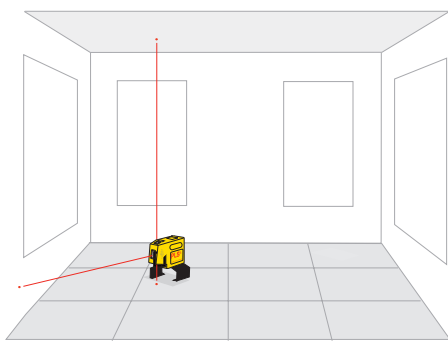

PACIFIC LASER
SYSTEMS

The Professional Standard

The Ultimate In Layout Tools For the Professional Electrician

PLS self leveling hand held lasers are durable and accurate while offering point-to-point plumb, level and square reference.

PLS 3

- Check existing conditions before you submit your bid.
- Lay out all alignment tasks with PLS in the palm of your hand.
- Stop wrestling with your bubble vial level.

PLS 2

MADE IN USA